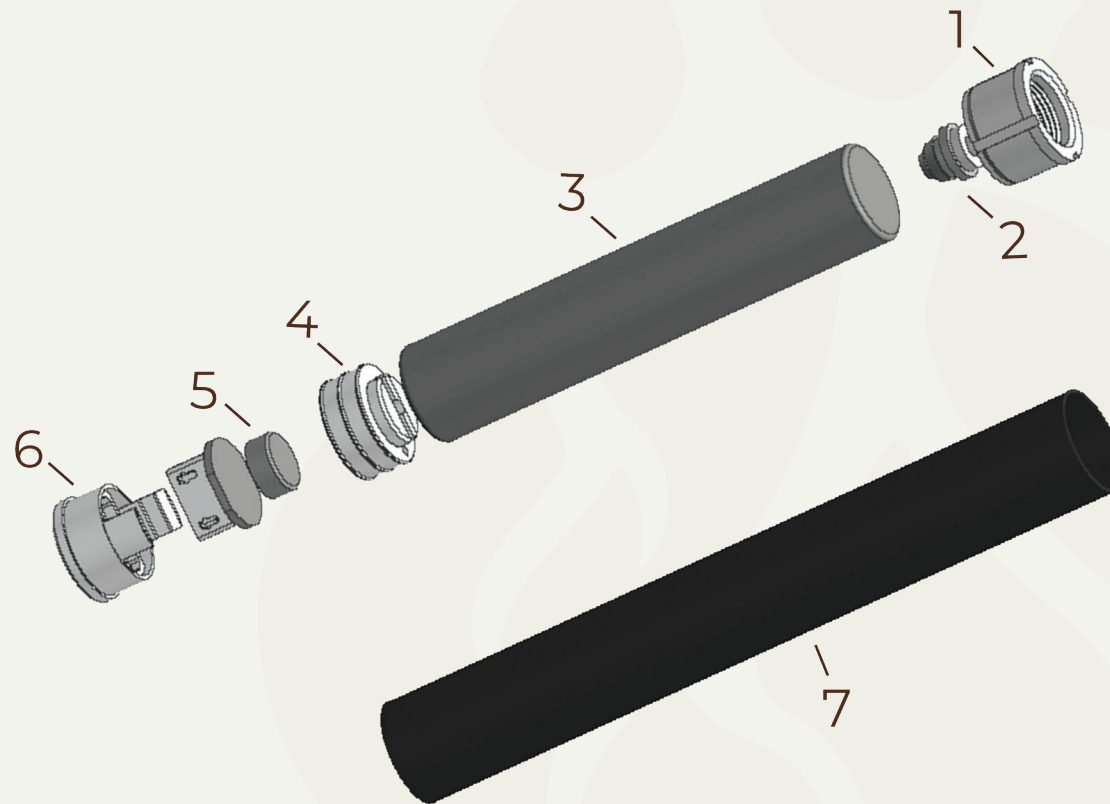

DIAGRAMS: RAY BATTERY

| | | | | | | | |
|---|---------------|---|---------------|---|---------|---|--------------|
| 1 | 510 Threading | 3 | Battery Coil | 5 | Sensor | 7 | Battery Tube |
| 2 | Electrode | 4 | Sensor Rubber | 6 | End Cap | | |

The **RAY Battery** is a **buttonless**, inhale-activated vape battery that comes retail ready in individual boxes. It features a rechargeable 350 mAh battery that comes with a micro USB charger that quickly charges the battery. On the bottom of the battery is an LED light that lights up while both charging and being activated through inhaling. This battery is made to pair with any universal 510 thread cartridge.

The **RAY Battery** is easy to use and discreet for on-the-go vaping and is easily storable in a pocket or bag. The **RAY inhale-activated battery** we carry provides a consistent, smooth vaping experience, that has button-free activation & is easy to use!